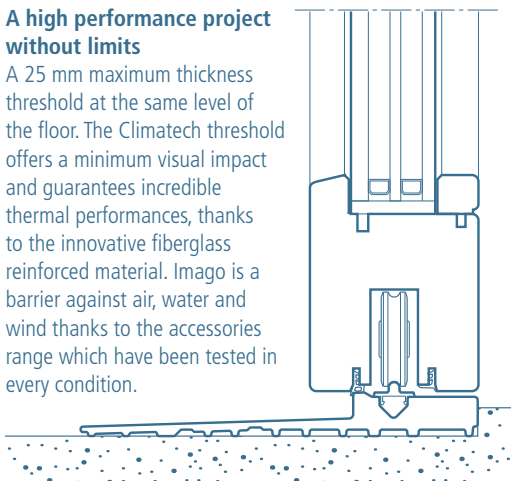

PERFORMANCES

THERMAL INSULATION AND SECURITY

A high performance project without limits

A 25 mm maximum thickness threshold at the same level of the floor. The Climatcheck threshold offers a minimum visual impact and guarantees incredible thermal performances, thanks to the innovative fiberglass reinforced material. Imago is a barrier against air, water and wind thanks to the accessories range which have been tested in every condition.

The central point Uni-V

guarantees the declared performances even with the natural deformation of wood. It avoids every contact between the sash and the frame. The opening movement becomes fluid and silent.

Minimal design with a technological heart

The thin transom of the frame contains the top sealing profile: no carving is visible.

The maximum security lock Poseidon

With two opposite facing hooks and a central bolt offers anti-burglar security levels never known before.