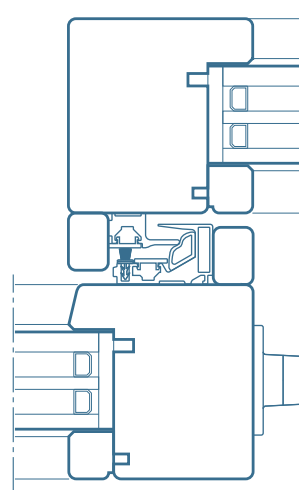

PERFORMANCES

THERMAL INSULATION AND SECURITY

A high performance project without limits

A 25 mm maximum thickness threshold at the same level of the floor. The Climatcheck threshold offers a minimum visual impact and guarantees incredible thermal performances, thanks to the innovative fiberglass reinforced material. Imago is a barrier against air, water and wind thanks to the accessories range which have been tested in every condition.

The central point Uni-V

guarantees the declared performances even with the natural deformation of wood. It avoids every contact between the sash and the frame. The opening movement becomes fluid and silent.

Minimal design with a technological heart

The thin transom of the frame contains the top sealing profile: no carving is visible.

The maximum security lock Poseidon

With two opposite facing hooks and a central bolt offers anti-burglar security levels never known before.