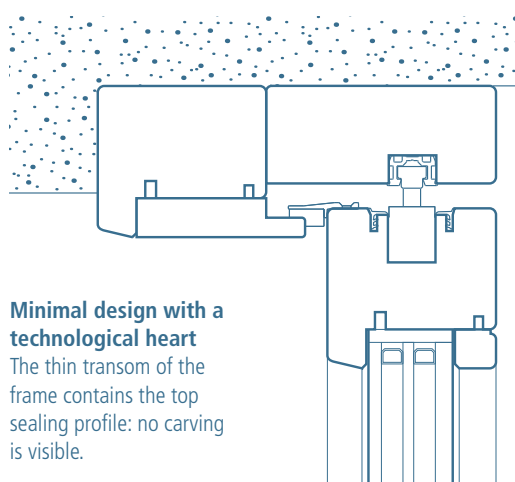

PERFORMANCES

THERMAL INSULATION AND SECURITY

A high performance project without limits

A 25 mm maximum thickness threshold at the same level of the floor. The Climatcheck threshold offers a minimum visual impact and guarantees incredible thermal performances, thanks to the innovative fiberglass reinforced material. Imago is a barrier against air, water and wind thanks to the accessories range which have been tested in every condition.

The central point Uni-V

guarantees the declared performances even with the natural deformation of wood. It avoids every contact between the sash and the frame. The opening movement becomes fluid and silent.

Minimal design with a technological heart

The thin transom of the frame contains the top sealing profile: no carving is visible.

The maximum security lock Poseidon

With two opposite facing hooks and a central bolt offers anti-burglar security levels never known before.