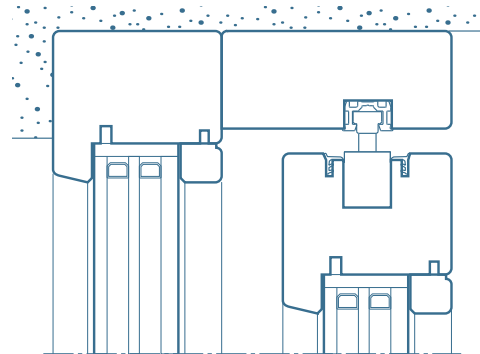

DESIGN

(IN)VISIBLE PROFILE

Leaving space to the glass: a room without bounds
 The lower transom of the fixed sash has been eliminated. The glass and the external environment become the center of the room.

Wood and image only: the hardware disappears on the frame
 The sliding top guide has been inserted into the frame to hide very functional element.

A slimmer sash profile
 The frame of the sliding sash has been concealed to 74 mm thanks to a reduced backset lock.

Side point system: the essential without bounds
 The glass is built into the jamb of the frame. Thanks to an easy and adequate installation, it blends with the wall.