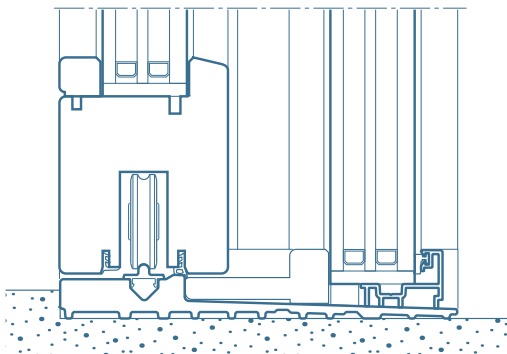

DESIGN

(IN)VISIBLE PROFILE

Leaving space to the glass: a room without bounds
 The lower transom of the fixed sash has been eliminated. The glass and the external environment become the center of the room.

Wood and image only: the hardware disappears on the frame
 The sliding top guide has been inserted into the frame to hide very functional element.

A slimmer sash profile
 The frame of the sliding sash has been concealed to 74 mm thanks to a reduced backset lock.

Side point system: the essential without bounds
 The glass is built into the jamb of the frame. Thanks to an easy and adequate installation, it blends with the wall.