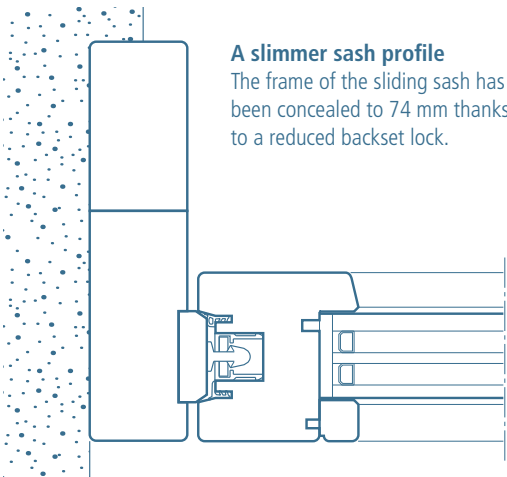

DESIGN

(IN)VISIBLE PROFILE

Leaving space to the glass: a room without bounds
 The lower transom of the fixed sash has been eliminated. The glass and the external environment become the center of the room.

Wood and image only: the hardware disappears on the frame
 The sliding top guide has been inserted into the frame to hide very functional element.

A slimmer sash profile
 The frame of the sliding sash has been concealed to 74 mm thanks to a reduced backset lock.

Side point system: the essential without bounds
 The glass is built into the jamb of the frame. Thanks to an easy and adequate installation, it blends with the wall.